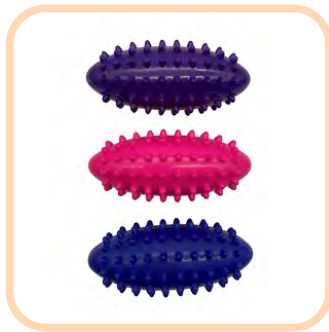

Rechargeable Wipe Clean Massage Cushion

SKU: SMPWC | Size: 30x30x8cm

Handheld Vibrating Massager

SKU: VMAS
Size: 10.5x10.5x9cm

Massage Balls

SKU: MB3
Size: 6cm, 7cm, 9cm

Elliptical Massager

SKU: ELLIPMAS
Size: 11x5cm