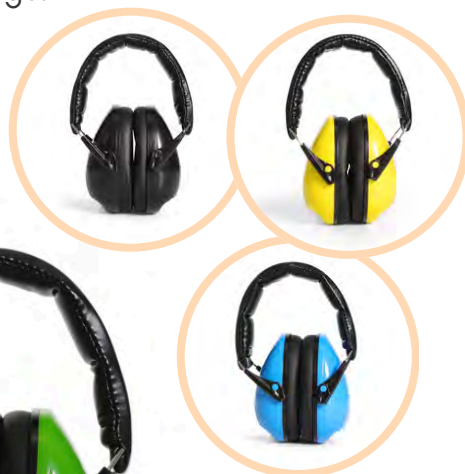

Sensory Chews - 5 pack

SKU: SCHEW5

5 in pack

Sizes: 7-9.5cm each

Ear Defenders

Green SKU: EARDG

Yellow SKU: EARDY

Blue SKU: EARDB

Black SKU: EARDBK

Suitable for 5 years+