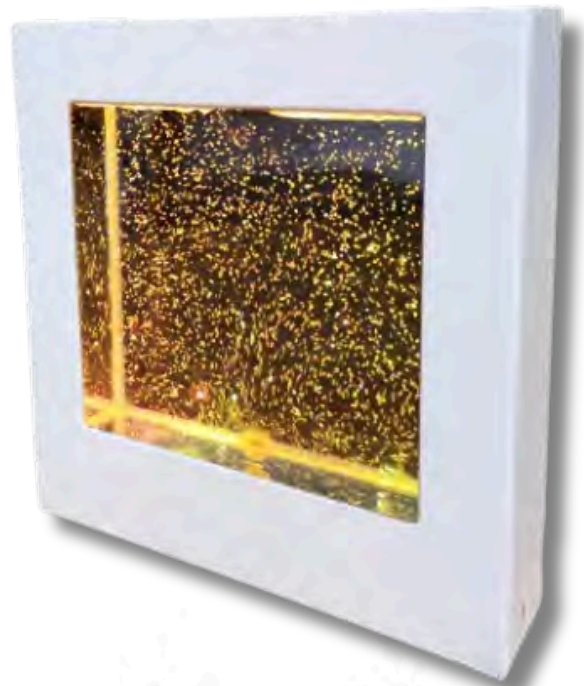

Glitter Filled Square

Size: 22x21x4cm

SKU: GFS22

Our Colour-Changing Glitter-Filled Square Light is perfect as a nightlight or display light, creating a magical undersea atmosphere in any living room, bedroom, or sensory room. Can be wall-mounted or placed on a tabletop. USB-rechargeable for convenience.

Gold & Silver Glitter Shake & Shine Set of 2

Size: 14x5cm

SKU: SGSGS

Battery operated - included.