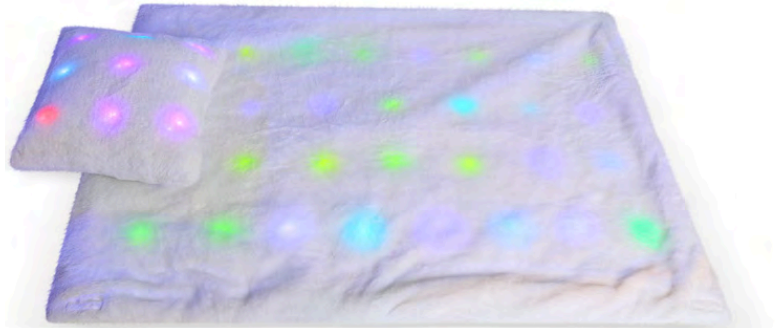

NEW

LED Bolster Cushion

SKU: LEDBOLS | Size: 75x30cm
This soft bolster cushion provides comforting support with a gentle glow. Perfect for relaxing and for creating a calming atmosphere.

NEW

LED Cushion & Blanket Set

SKU: CSHBLK | Contains: 1x Blanket, 1x Cushion
Size: Blanket- 125x90cm, Cushion- 38x14cm
Created especially for sensory seekers, our plush LED blanket and cushion combine soothing textures with calming, colour-changing light.

NEW

LED Cushion

SKU: LEDCUSH | Size: 38x14cm
Add a touch of soothing sensory support to any environment with our plush LED Sensory Cushion. Specially designed for sensory seekers, it blends soft, tactile comfort with gentle, colour-changing lights to create a calming atmosphere—perfect for helping children relax when emotions run high.

NEW

LED Blanket

SKU: BLANKB | Size: 125x90cm
The cosy fabric offers soothing tactile comfort, while the built-in LEDs create a relaxing glow—perfect for helping children unwind when they feel overwhelmed. With 32 colour-changing LED lights, this blanket is not only a source of comfort but also a wonderful sensory tool.