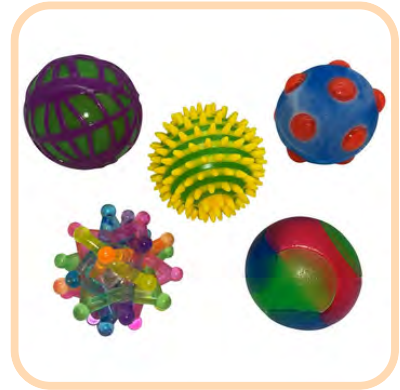

*Colours Assorted - Selected at random.

Spectra Strobe Ball

SKU: SFSSB | Size: 7cm
Battery operated - included.

Honeycomb Ball

SKU: NV341 | Size: 5cm
Battery operated - included.

LED Ball Kit

SKU: BALL5
Contains 5 different sensory LED fidget balls
Battery operated - included.