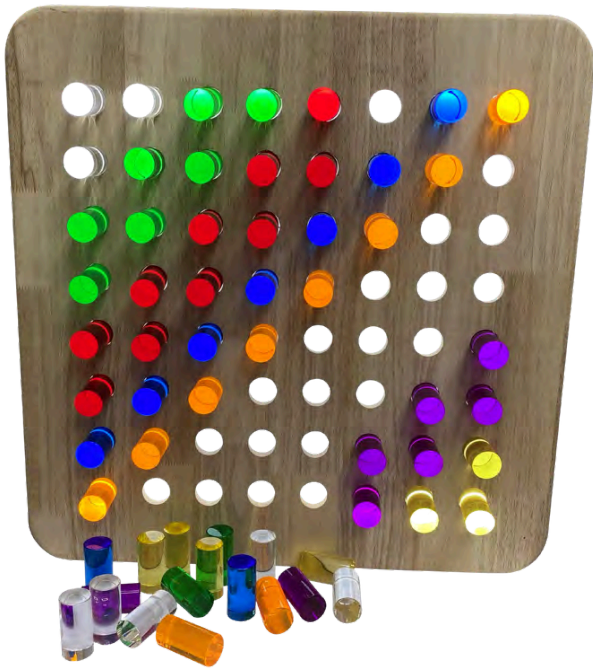

Sensory Light Up UV Drawing Board

Size: 45x29x3cm

SKU: UVLEDB

Draw onto the UV Drawing Board using the neon marker pens, then switch it on and watch the UV lights make your artwork glow brilliantly.

Replacement Pens for Light Up UV Board

Size: 10.5x1x1cm each pen

SKU: UVLEDPENS

Comes with sand, dustpan and brush!

NEW

Light Box (USB Adaptor)

Size: 47x37x0.5cm

SKU: LUBOARD

Large light board with 3 light mode settings. Lightweight and thin making it easy to move around. USB Cable included.

LARGE SENSORY

Wall Hanging Sensory Rod Light Panel

Size: 60x60x5cm

SKU: WHLPCR

Large wall hanging wooden frame with white light backboard and 64 circle cut outs allowing the light to shine and travel through the coloured rods. Comes with 64 Assorted coloured acrylic rods, slide them in the hole, swap them around and watch them illuminate.