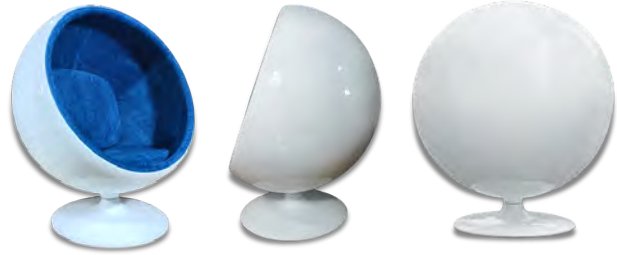

360°

Round Retro Chair

A stylish, retro-inspired sensory chair with a smooth curved design that offers a cosy, enclosed seating space for sensory regulation and relaxation.

SKU: EGGRD-B2

Size: 136x72cm

VESTIBULAR SENSE

CALM

SELF CARE

Spinning Chair

NEW

Turn movement into meaningful play with our fun flower-shaped spinning seat, a simple, engaging tool that brings 360° motion, balance, and sensory input into early years spaces. Designed to be fun and purposeful, the smooth swivel motion encourages children to explore movement in a way that supports coordination, body awareness, and focus, all while having a great time.

Weight limit - 90kg