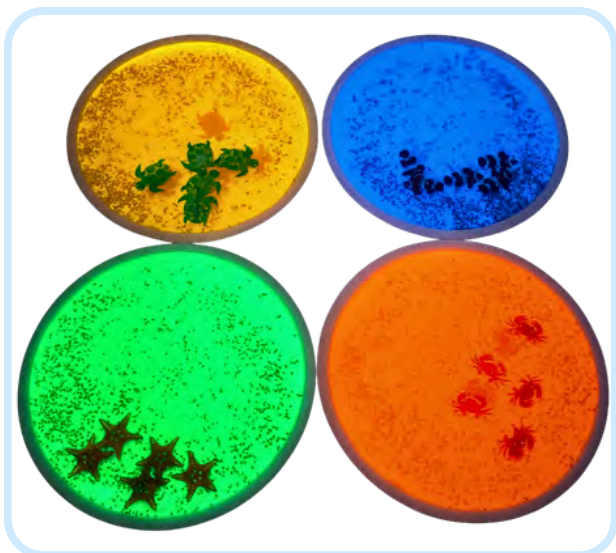

Round Aquarium Liquid Tiles 4 pack

Size: 30cm diameter
SKU: UVRALT4

These tiles reflect brightly under UV light. A wonderful visual and tactile experience that really will encourage you to move

Tip! Perfect to pair with UV torches!
See page 83

Glitter Filled Liquid Tiles

Size: 50x50cm
Silver SKU: SFTSS1
Gold SKU: SFTGS1

This sensory liquid glitter tile features shimmering silver/gold liquid that moves with pressure, creating a captivating visual effect. Ideal for encouraging visual tracking and sensory exploration through touch.

Hopscotch Liquid Tiles

Size: 40X40cm each
SKU: SFTHOP

A fun and engaging twist on classic hopscotch, these liquid-filled floor tiles move and change as children play. Perfect for developing balance, coordination, and sensory awareness while adding a visually captivating feature to any floor space.