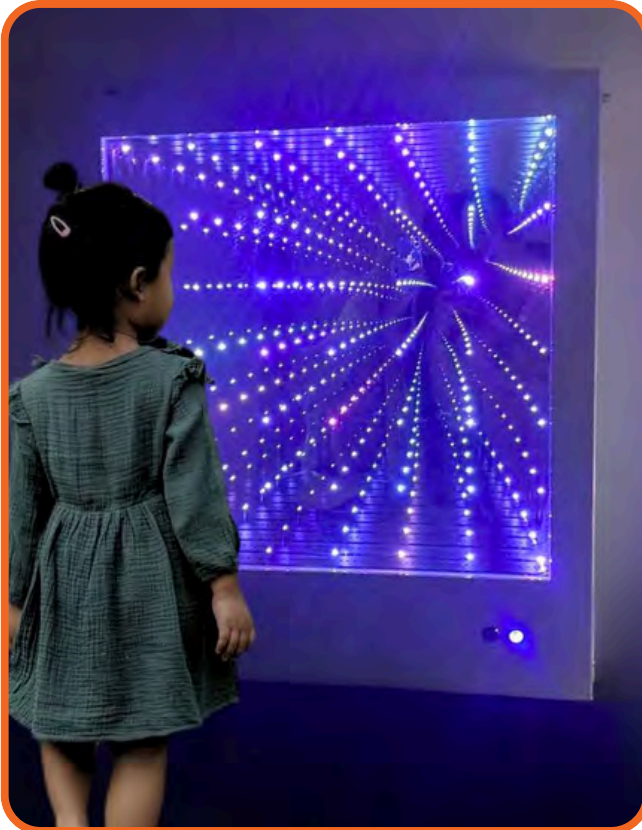

wall & ceiling

Fibre Optic Infinity Panel

SKU: FOIP75

Size: 75x64.5x9cm

- Striking panel with an endless display of LED fibre optic lights
- Ideal for Sensory Rooms and Classrooms
- Combines calming visual and auditory stimulation
- Wall-mounted design to save space (includes screws and mounting template)
- Remote control with multiple colours, modes, and optional sound settings

60cm Infinity Mirror with Button Control Pad

SKU: SIM60
Diameter 60cm

A striking addition to any sensory room, this 60cm diameter Infinity Mirror creates a captivating infinity effect when illuminated. Rings of LEDs form a tunnel-like display suitable for wall, floor, or ceiling installation, adding depth and visual interest. The extra-large, playful interactive button panel is rechargeable and allows users to tap to change colours or light sequences.

Infinity Mirror with Remote

Size: 50cm diameter SKU: SIM50

This wall-mounted Infinity Mirror brings a captivating visual feature to any sensory room or communal space. When switched off, it functions as a regular mirror, blending seamlessly into its surroundings. Colours and light modes can be easily changed using the remote or the button on the frame. Rechargeable.