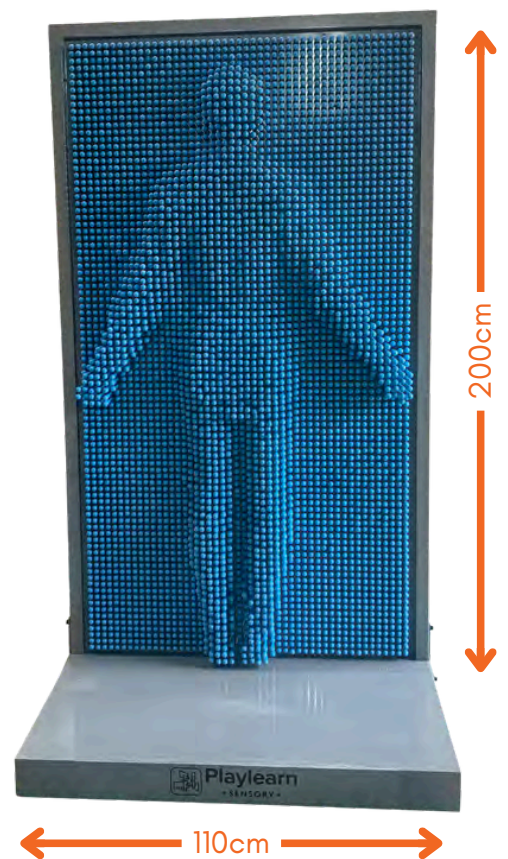

Extra Large Pin Art Wall

Extra Large
SKU: LPAW200
Size: 143x110x200cm
Weight: 168kg

Large
SKU: LPAW155
Size: 143x122x155cm
Weight: 146kg