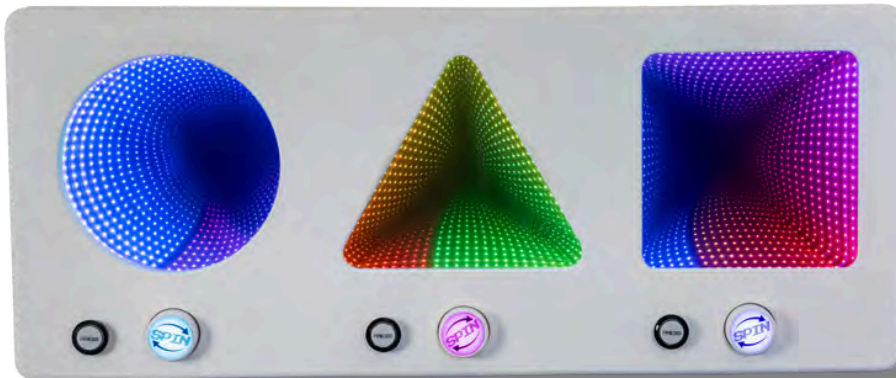

Infinity Trio Panel