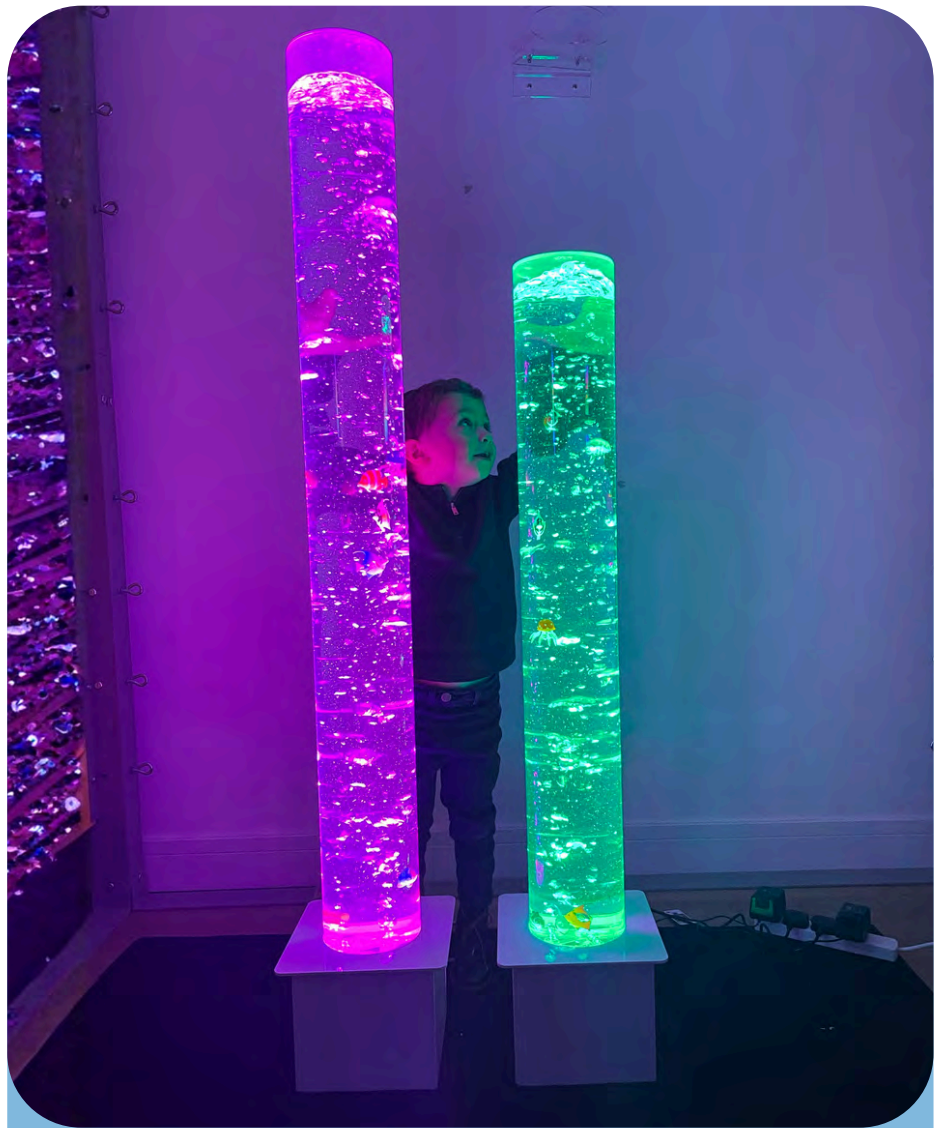

Bubble Tubes for Padded Surrounds

SKU: **BTSB150**

Size: 150x15cm

SKU: **BTSB120**

Size: 120x15cm

Remote control included.