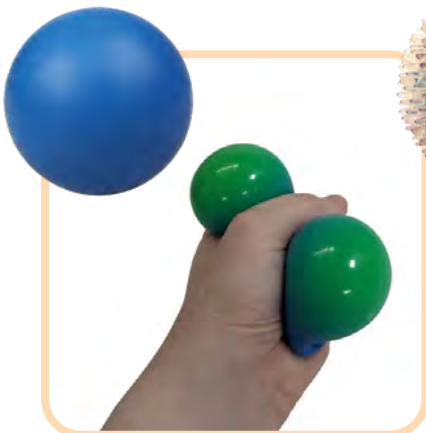

Squeeze Stress Ball

SKU: SSBALL
Size: 6.5cm