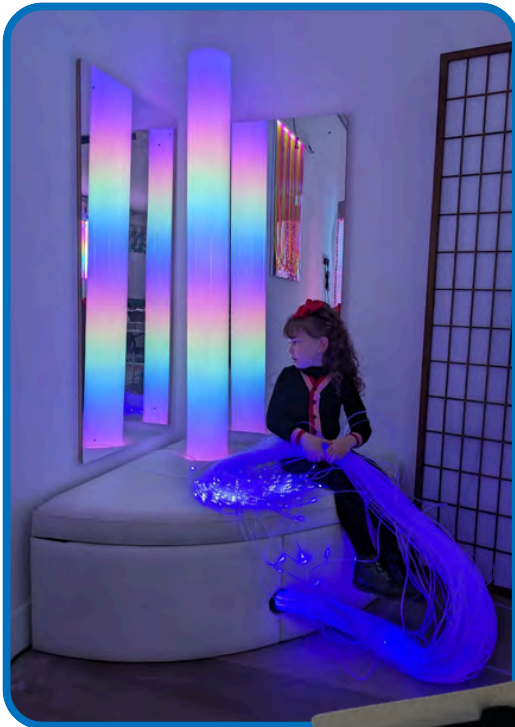

WATER FEATURES

padded surrounds

Corner Padded Surround

Designed for bubble tubes and waterless tubes, with convenient storage space underneath. Only suitable for 15cm diameter tubes.

Cream: **BTSSC**
Grey: **BTSSC-G**

85x85x37cm

available in cream and grey

Bubble Tubes for these surrounds can be found on page 10

Waterless LED Tubes can be found on page 36