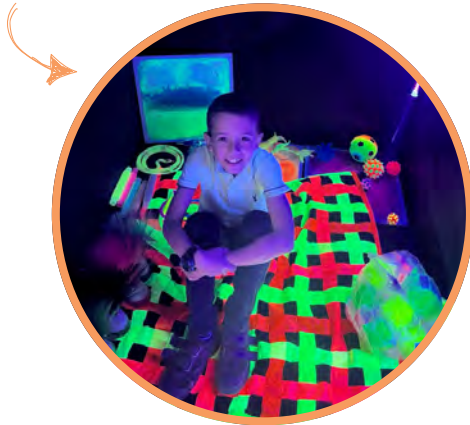

GROSS MOTOR

Dark Den Tents

Large:
SKU: SDDF120
Size: 120x120x180cm

Small:
SKU: SDDF100
Size: 100x100x100cm

Now features two openings to safely route sensory electrical products inside

CALM

PROPRIOCEPTIVE

ROLE PLAY

Our Dark Den tents create the perfect low-light environment for exploring our UV and glow in the dark products. The tents enhance the glow effect, making colours and patterns pop, and encourage focused, imaginative play. Together, they turn learning into a visually engaging and hands-on experience that kids love.