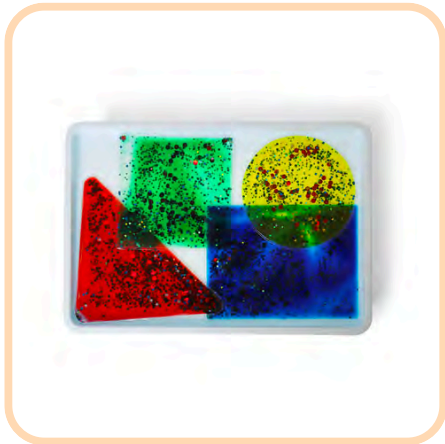

Jelly Shapes - Set of 4

SKU: FGJS4

Size: 15cm - 23.5cm