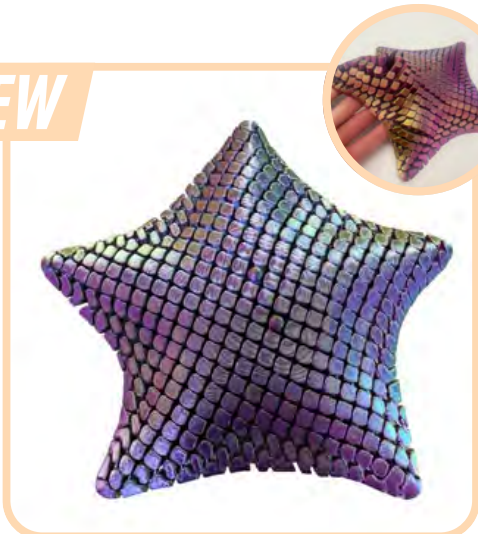

Multi-coloured Fidget Pad

SKU: FGPM | Size: 7x4x2cm

Black Fidget Pad

SKU: FGPB | Size: 7x4x2cm

NEW

**3D Printed Starfish Fidget -
16cm**

SKU: STAR16

Size: 16x2cm