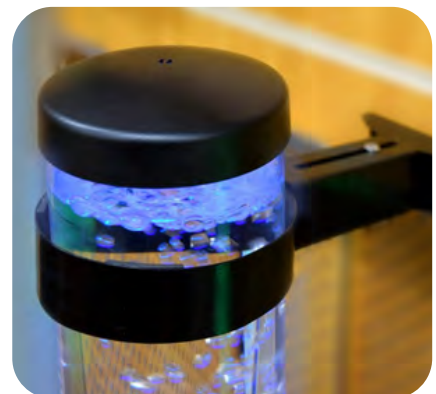

Bubble Tube Bracket

10cm White: BTB10W

10cm Black: BTB10

Playlearn

• SENSORY •