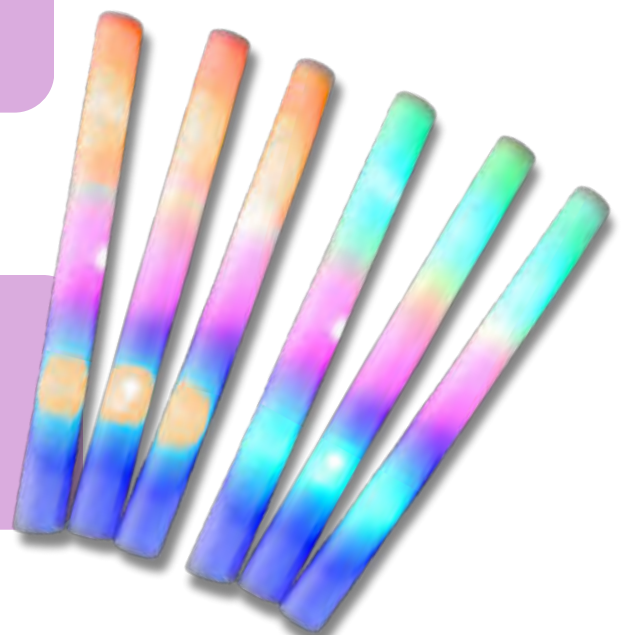

**Light Up Mini Fish
Aquariums -
4 pack**

Foam Batons - 6 pack

Size: 40cm each
SKU: SFB6
Battery operated - included.