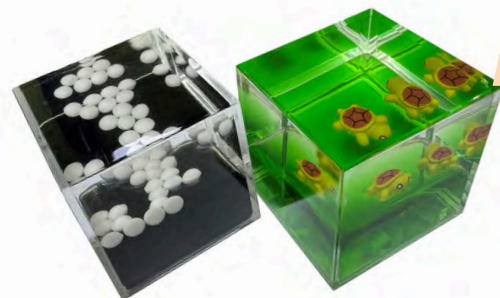

NEW

SKU: CUBELIQ | Size: 6x6x6cm

NEW

LED Floating Ship

VISUAL STIMULATION

SKU: LEDLIQ | Size: 14x5x5cm

Playlearn

• SENSORY •