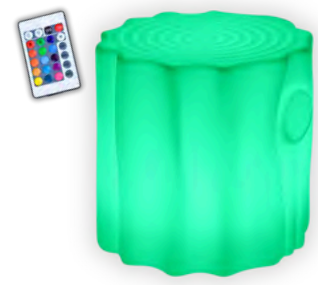

Size: 16x34cm
SKU: SLUFD34
Rechargeable.

Colour Changing Mushroom

Size: 23x23x22 cm
SKU: SLUFM22
Rechargeable.

Colour Changing Lamp

Size: 27x18cm
SKU: SLUFLMP
Rechargeable.

Colour Changing Tree Trunk

Size: 33x33x30cm
SKU: SLUFTR
Rechargeable.