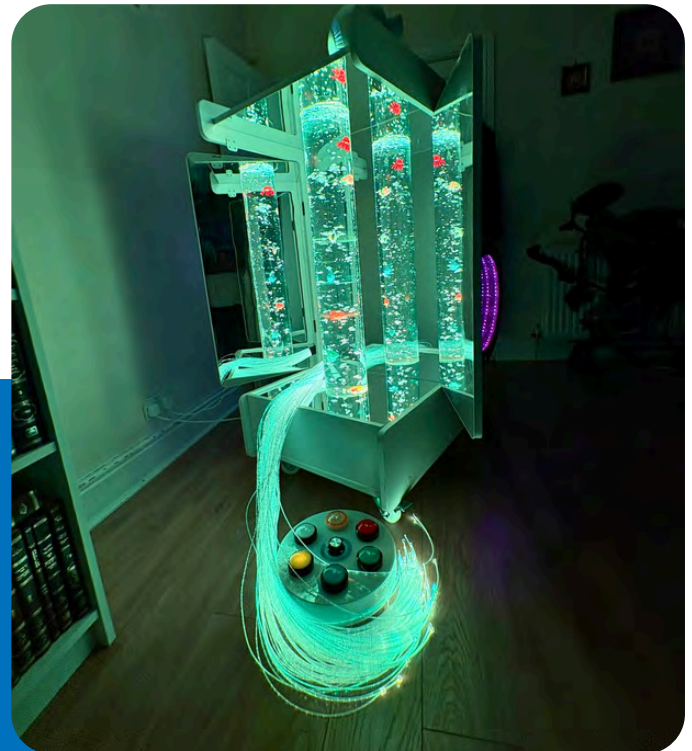

Large Portable Sensory Room

SKU: SCART180

Cleverly designed for maximum functionality with moveable mirrors and extensive storage. Available space on the sides to display more sensory products. Includes a bubble tube and space for fibre optics

Size: 76x120x180cm