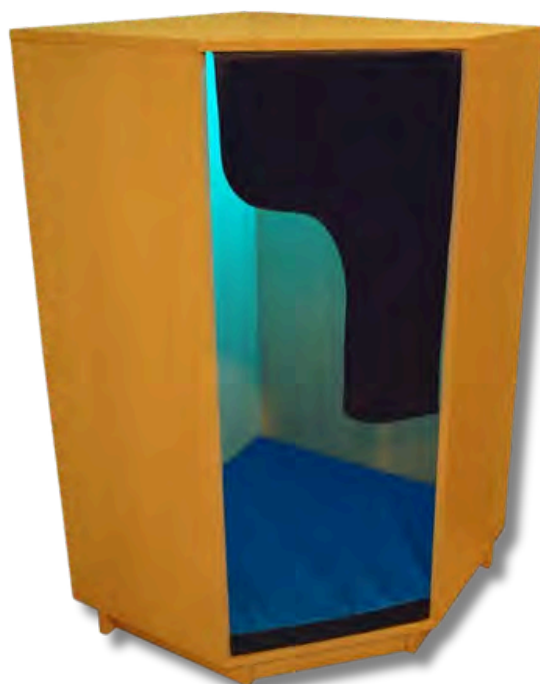

Playlearn

• SENSORY •

SENSORY DENS

Large Wooden Den with Internal Mirror Walls

Size: 120x120x150cm

SKU: SWDLML

This Sensory Den provides a cosy, quiet space for children to read, rest, and relax. It also doubles as a sensory hideaway, featuring built-in LED ceiling lighting that can be controlled via remote – set to a single colour or cycle through seven vibrant shades. The soft padded base ensures comfort during play or relaxation. Made from durable 18mm maple melamine-faced board, the unit comes complete with LED lights and a cushioned base for a safe, inviting sensory experience.

Size: 73x73x120cm

Without external padded walls SKU: SWCDML

With external padded walls SKU: SWDLML-PAD

A cosy, enclosed sensory hideaway designed to house bubble tubes and fibre optics (sold separately). The padded base and sturdy wooden construction create a calming space for relaxation, play or focus, while integrated openings allow lights to enhance the sensory atmosphere.

Wooden Padded Den with Mood Lighting

Mirror Cube Play Space

NEW

A sensory play space designed to stimulate visual exploration and self-awareness through mirrored surfaces. Children can move, observe and interact with their reflections, supporting sensory development, confidence and imaginative play in a calm, engaging environment. Perfect for early years settings and playrooms.