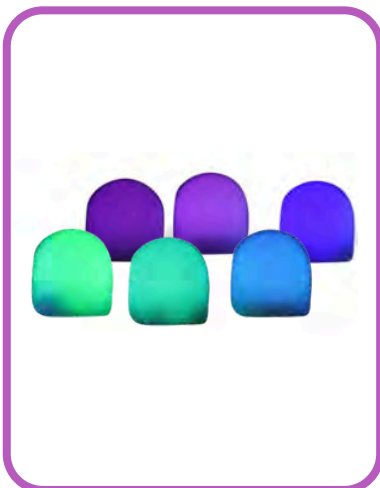

Sensory Mini Light up Domes - 6 in pack

Size: 4cm each

SKU: SML6