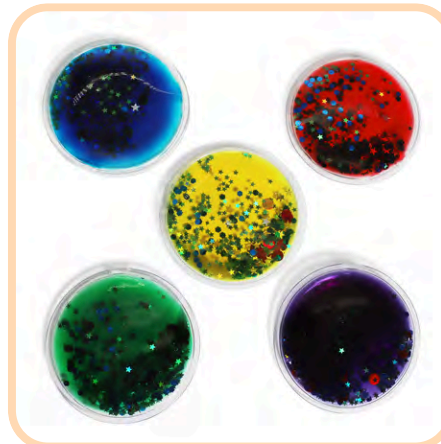

Squidgy Sparkle Circles (Set of 5)

SKU: FSSC5
Size: 7.5cm diameter