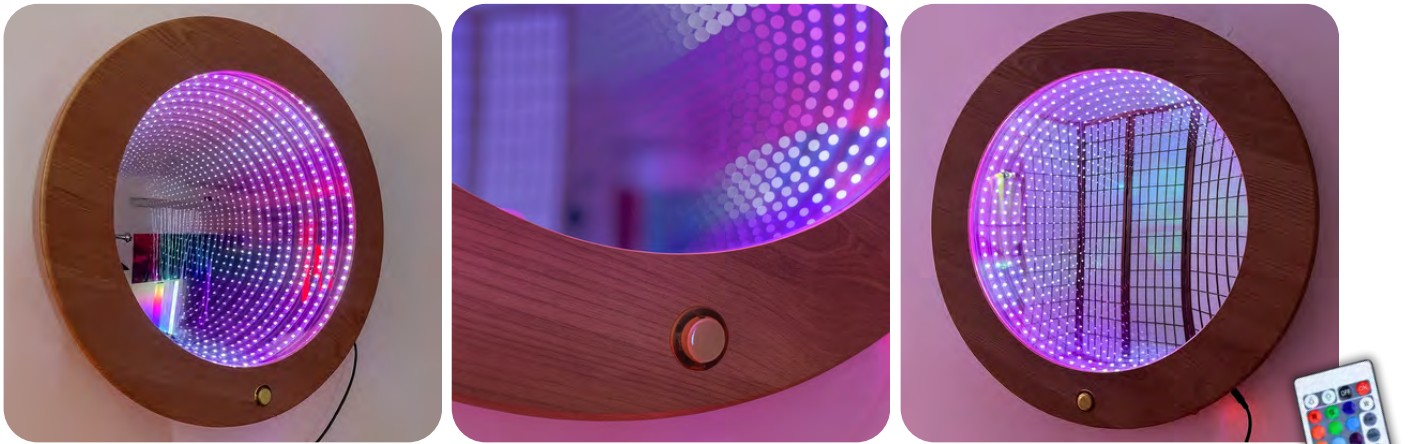

wall & ceiling

Fibre Optic Infinity Panel

SKU: FOIP75

Size: 75x64.5x9cm

- Striking panel with an endless display of LED fibre optic lights
- Ideal for Sensory Rooms and Classrooms
- Combines calming visual and auditory stimulation
- Wall-mounted design to save space (includes screws and mounting template)
- Remote control with multiple colours, modes, and optional sound settings

60cm Infinity Mirror with Button Control Pad

SKU: SIM60
Diameter 60cm

A striking addition to any sensory room, this 60cm diameter Infinity Mirror creates a captivating infinity effect when illuminated. Rings of LEDs form a tunnel-like display suitable for wall, floor, or ceiling installation, adding depth and visual interest. The extra-large, playful interactive button panel is rechargeable and allows users to tap to change colours or light sequences.

Infinity Mirror with Remote

Size: 50cm diameter SKU: SIM50

This wall-mounted Infinity Mirror brings a captivating visual feature to any sensory room or communal space. When switched off, it functions as a regular mirror, blending seamlessly into its surroundings. Colours and light modes can be easily changed using the remote or the button on the frame. Rechargeable.

Rotating Colour Spectrum Light Panel

SKU: RCSLP

Size: 120x30cm

Rotate the cylinder to light each one up, each time you rotate the cylinder either clockwise or anti-clockwise it will change colour. You can create patterns and designs by matching up the cylinders to the same colours.