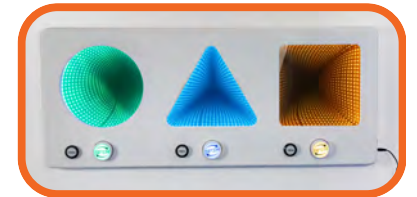

Infinity Trio Panel