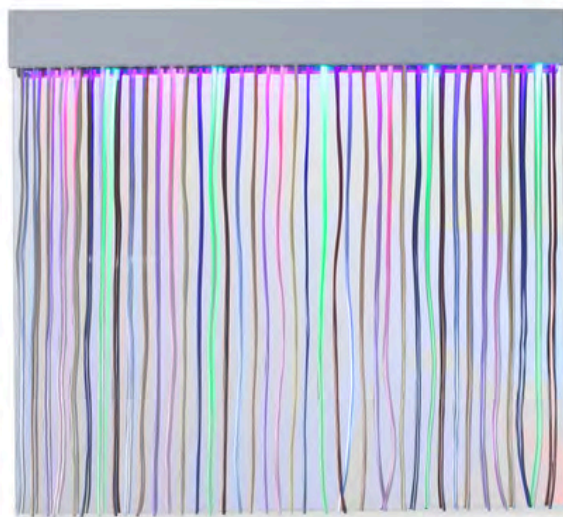

Size: 23cm | SKU: SDBBUV

UV Stretchy Bangles - Set of 5

SKU: SSBUV | Size: 20x20cm

UV Mirror with Strands

Size: 100x91cm | SKU: SUVMS-R1

UV Round Aquarium Liquid Tiles 4 pack

Size: 30cm each | SKU: UVRALT4

UV Sensory Liquid Floor Tiles - 4 pack