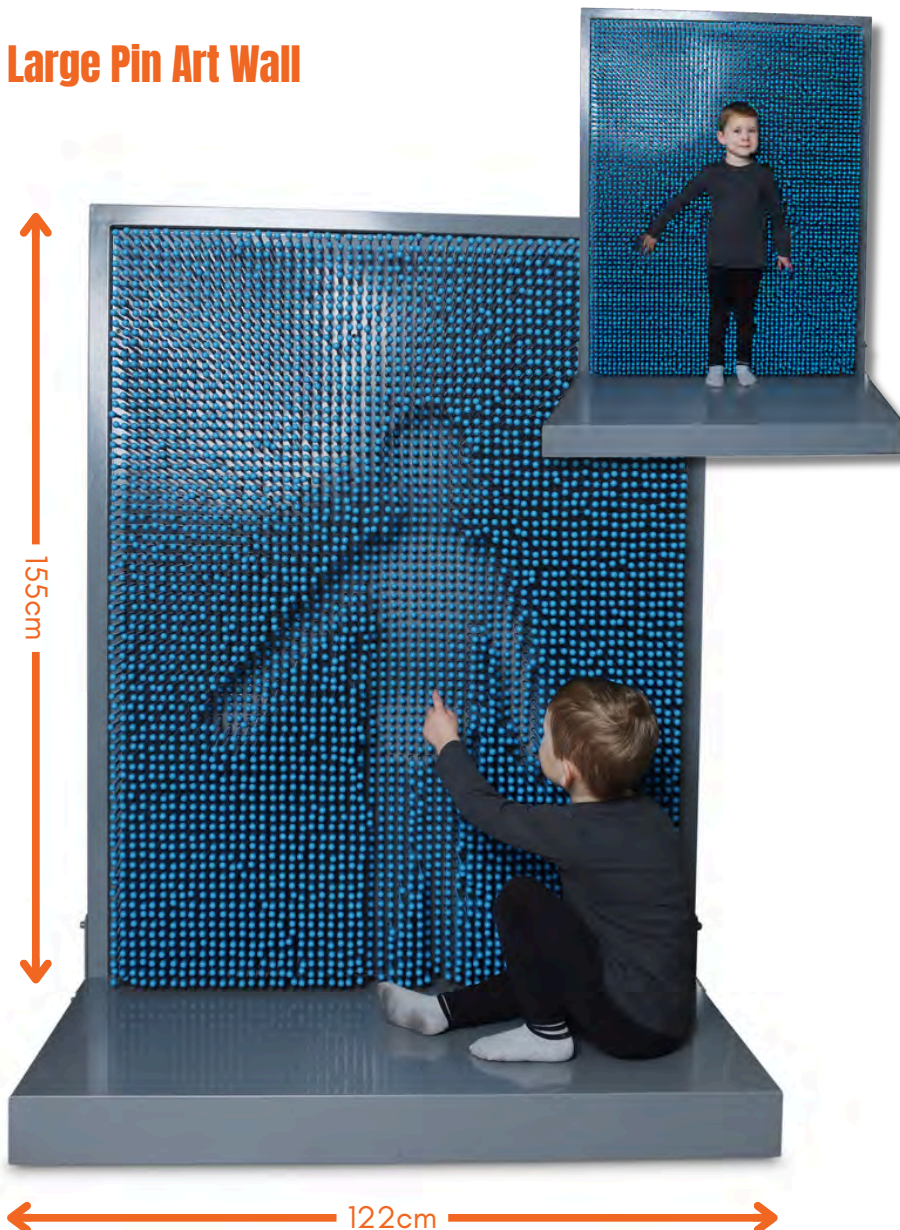

LARGE SENSORY

life-size pin art

Our range of giant Pin Art Walls have grids of curved ended pins that can be pushed in to create 3D impressions of objects or body parts. The tactile feedback from pushing the pins can provide deep sensory stimulation; which is beneficial for sensory seeking children and adults. Available in two sizes!

Large Pin Art Wall