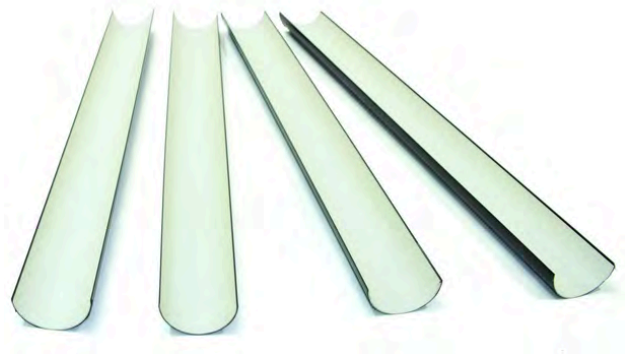

Plastic Half Water Channel

SKU: WCPH4
Size: 1m long each
Pack of 4