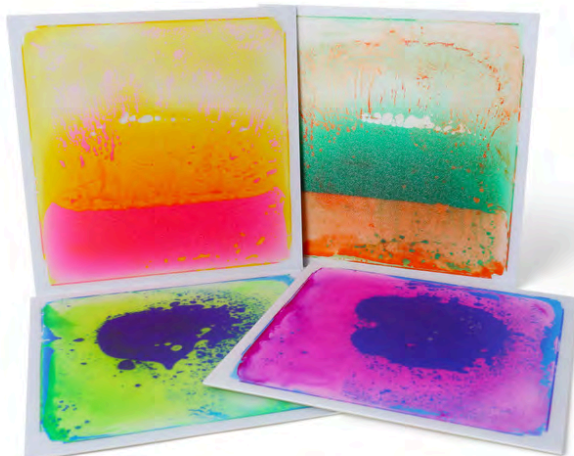

CURIOSITY

VISUAL STIMULATION

Size: 76x20 each
SKU: SFTOBL4

Combine both packs together to make a racecar track design

UV Sensory Liquid Floor Tiles

Size: 40x40cm Each
SKU: SFTUV

These liquid floor tiles create a captivating, ever-changing display, glowing brightly under UV light as the liquid moves beneath the surface.