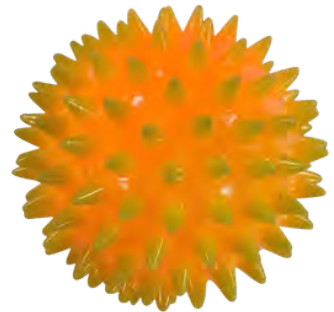

Silicone Hand Strengthener

SKU: SHS | Pack of 3 | 3 strengths

TACTILE & FIDGETS

LED balls

Large Flashing Space Ball

SKU: SFSBL | Size: 6.5cm
Battery operated - included.

Non Transparent Spikey Ball

SKU: SSNTB | Size: 6.5cm
Battery operated - included.