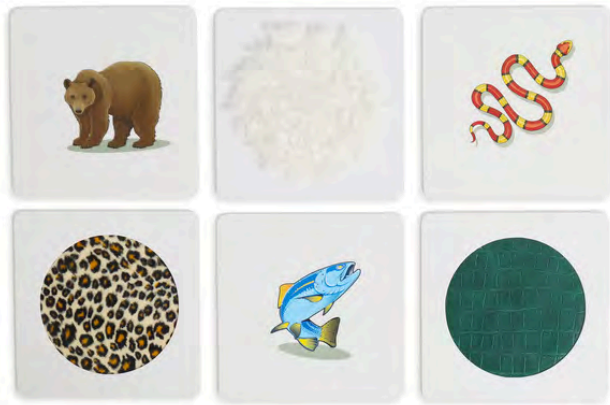

6 Sensory Hand Feel Plates

SKU: SHFP

Size: 17x17x0.3cm each

Each Square is double sided with one side a picture of an animal and on the flip side the texture of the animal. These animal textures plates encourages children to touch, feel and discuss different soft textures and colours.

Sensory Sponge Set

SKU: TSS15

16 items in pack

A pack of 14 sponges in a drawstring bag. Includes a large variety of materials colours and textures. Great for tactile exploration and stimulation

Lap and Floor Tactile Pad

SKU: LFTP

Size: 58x46x1cm

Whether used on the floor or as a lap pad, this versatile lap pad delivers an engaging sensory experience. It features six unique squares, each filled with a different material or liquid for tactile exploration

Hand-Held Sequin Pads

SKU: SQP6

6 in pack

Explore sensory joy with this set of 6 sequin panels - A perfect fidget companion. Bright and colourful, these panels are not only visually stimulating but also soft and safe to touch, they encourage tactile exploration and provide a delightful sensory experience for all ages.

Sizes: Triangle- 31x24cm, Diamond- 33x29cm, Square- 25x25cm, Rectangle- 31x25cm, Hexagon- 29x2cm, Circle- 29cm diameter.