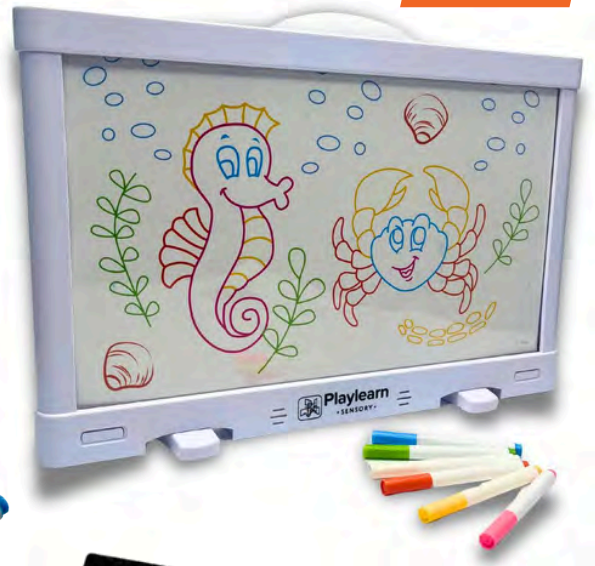

Sensory Light Up UV Drawing Board

Size: 45x29x3cm

SKU: UVLEDB

Draw onto the UV Drawing Board using the neon marker pens, then switch it on and watch the UV lights make your artwork glow brilliantly.

Replacement Pens for Light Up UV Board

Size: 10.5x1x1cm each pen

SKU: UVLEDPENS

Comes with sand, dustpan and brush!

NEW

Light Box (USB Adaptor)

Size: 47x37x0.5cm

SKU: LUBOARD

Large light board with 3 light mode settings. Lightweight and thin making it easy to move around. USB Cable included.

LARGE SENSORY

Wall Hanging Sensory Rod Light Panel

Size: 60x60x5cm

SKU: WHLPCR

Large wall hanging wooden frame with white light backboard and 64 circle cut outs allowing the light to shine and travel through the coloured rods. Comes with 64 Assorted coloured acrylic rods, slide them in the hole, swap them around and watch them illuminate.