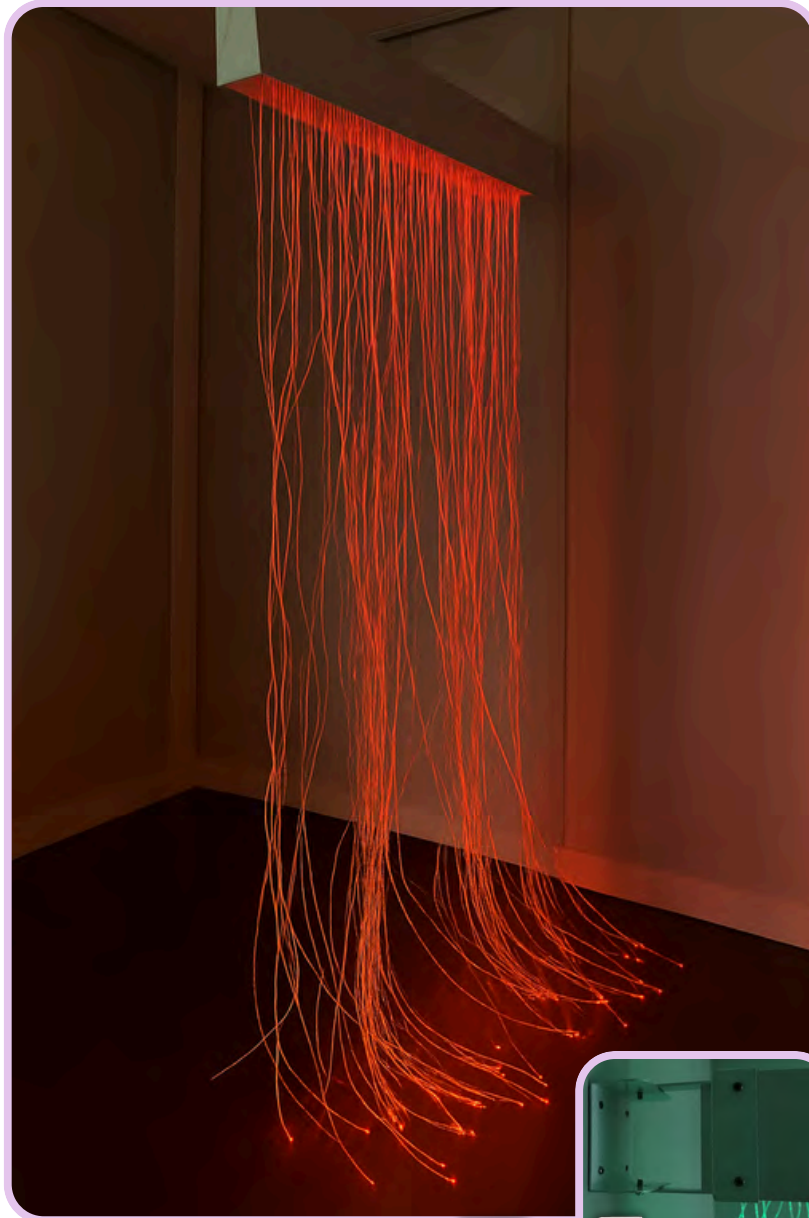

Measuring 1.5 meters and featuring 150 tails, it is a fantastic portable choice for those who appreciate the calming and captivating qualities of fibre optic lights.

Fibre Optic Shower Support Bracket

Size: 47x16x10cm
SKU: FOSS

Light source and Fibre Tails sold separately.

Rechargeable Fibre Optic Tail Wand

Size: 1.5m (30 tails)
SKU: SFOWT

Rechargeable Coloured Fibre Optic Tail Wand

Size: 1.5m (30 tails)
SKU: SFOWCOL

Fibre Optic KIT (Light Source 16W + 100 Tails 1.5m)

Contains:

- 16W Light Source,
- 100 x 1.5 Long Fibre Optic Tails
- Remote control

SKU: SFOK16W

Simply attach the tails and watch them light up. The LED lights are controlled by the remote control. Ideal for sensory therapy.

Allowing the above curtain to pull out and away from the wall. 180 degrees.

Sensory Fibre Optic Curtain Ring Including Fibres and Light Source (Interchangeable EU/UK adapter)

Size: 70cm diameter ring x 200cm
SKU: SFOCR