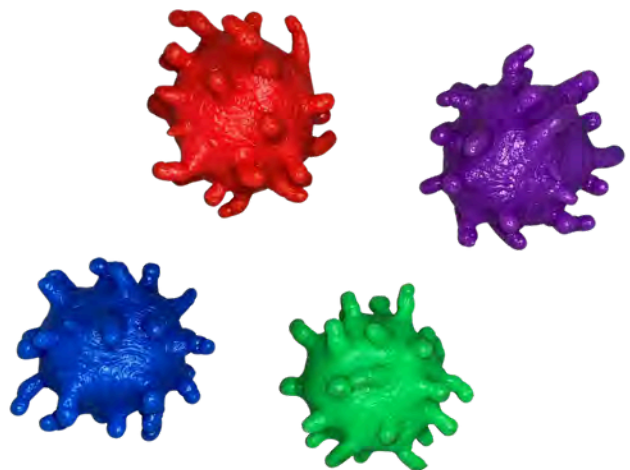

SKU: SSPBUV | Size: 10cm diameter

CALM

ATTENTION

SOOTHE

Sensory Glow in Dark Spikey Ball

SKU: GIDSB | Size: 19cm diameter

Puffer Stress Ball 4 pk - UV reactive

SKU: SPSB4 | Size: 8cm diameter

Glow in Dark Flexi Ball

SKU: SGDFLB
Size: 9cm diameter

Made from lightweight, durable material, this flexi ball is ideal for use in dark rooms with UV lighting. It encourages visual tracking and motor skill development.