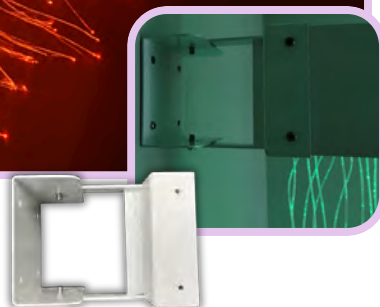

Fibre Optic Curtain

Fibre Optic Curtain 1m x 100 Tails
SKU: SFOC100

Fibre Optic Curtain 100 Tails & Bracket
SKU: SFOC100BK
Size: 1m wide x 2.4m long

Fibre Optic Swing Curtain Bracket

Size: 23.5x15.5x12cm
SKU: SFOBKT

Allowing the above curtain to pull out and away from the wall. 180 degrees.

Sensory Fibre Optic Curtain Ring Including Fibres and Light Source (Interchangeable EU/UK adapter)

Size: 70cm diameter ring x 200cm
SKU: SFOCR