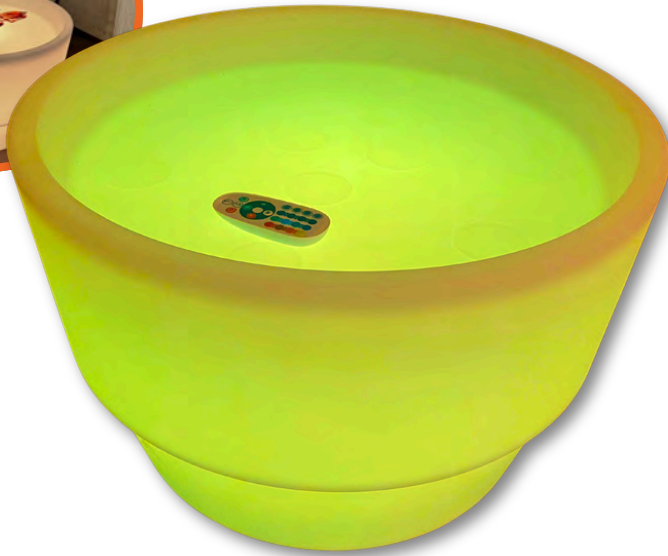

Size: 56x56x5cm

Please note this is the top and rods only. Light Table to be purchased separately.

SKU: TTLPCR

NEW

Colour Changing Table

Size: 60cm diameter

SKU: TAB60

A versatile illuminated play surface that glows through a spectrum of colours to spark curiosity and creativity. Perfect for sensory exploration, this table works with water, sand, natural materials or messy play substances – encouraging hands-on engagement, tactile learning and visual discovery. Ideal for classrooms, therapy spaces and early years settings. Rechargeable.