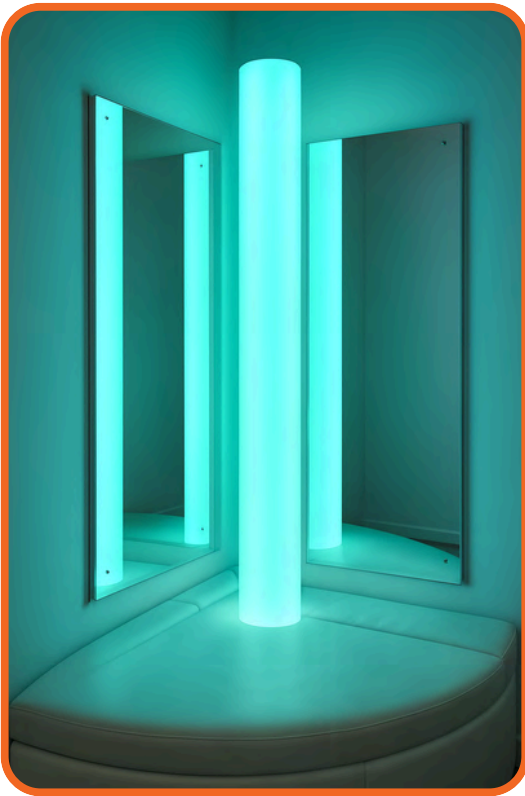

Convex Bubbles Mirror

Size: 50x50cm
SKU: 8CMIR1

4 Assorted Convex Sensory Mirrors

Size: 50x50cm Each
SKU: ASCMIR4

Set of 5 Extra Large Colourful Mirrors

Size: 80x40cm Each
SKU: COLMIR5

5 extra large mirrors in Blue, Green, Red, Silver and Gold that brighten up any wall, playroom or class room. Ideal for colour exploration. This product comes with pre drilled holes, screws and sticky pads for fixing.

COLOUR RECOGNITION

ATTENTION

SELF AWARENESS

CURIOSITY

Tip! If you are looking for Infinity Mirrors then...
Large Infinity Mirrors can be found on pages
23,24,25 and

Small Infinity Mirrors can be found on page 66

Playlearn
• SENSORY •

Set of 2 Large Mirrors

Size: 120cm x 60cm x 5mm

SKU: XLMIR2

The shatterproof acrylic construction ensures safety in all environments while providing excellent clarity and long-lasting performance. Ideal for sensory rooms, classrooms, and relaxation spaces. When used alongside our bubble tubes it supports visual tracking, calmness, and engagement. With their sleek, reflective design, these mirrors not only enhance sensory experiences but also add depth and brightness to any interior, creating a soothing and immersive atmosphere.