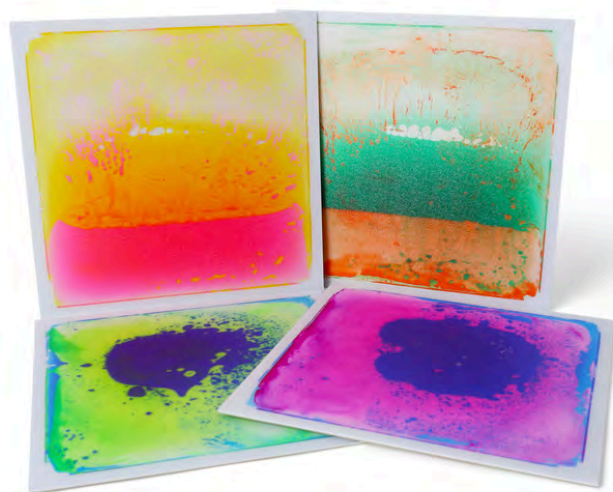

Size: 23cm | SKU: SDBBUV

UV Stretchy Bangles - Set of 5

SKU: SSBUV | Size: 20x20cm

UV Mirror with Strands

Size: 100x91cm | SKU: SUVMS-R1

UV Round Aquarium Liquid Tiles 4 pack

Size: 30cm each | SKU: UVRALT4

UV Sensory Liquid Floor Tiles - 4 pack