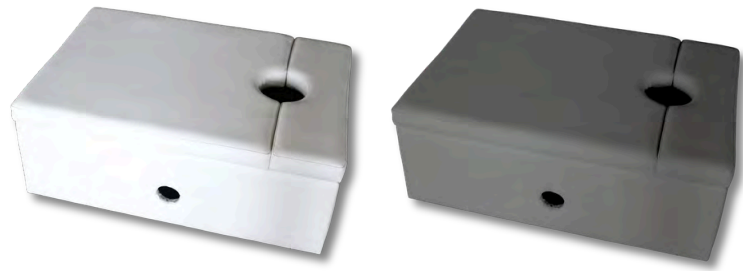

Fibre Optics can be found on pages 42

Rectangle Padded Surround

Size: 97x66x37cm

SKU: BTSS

SKU: BTSS-G

Rectangle Bubble Tube Kit - Including Large Tube, Padded Surround, Bracket & UK/EU adapter

Size: Bubble tube - 183cm tall x 15cm diameter.