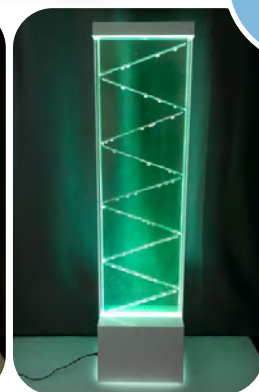

Flowing Gems Standing Water Wall

SKU: FGWW120

Size: 30x120cm

A beautiful mix of art and relaxation. Gem like bubbles that gently float upwards through colour changing lights. The addition of this Bubble wall will turn any space into a serene calming escape.

Playlearn

• SENSORY •