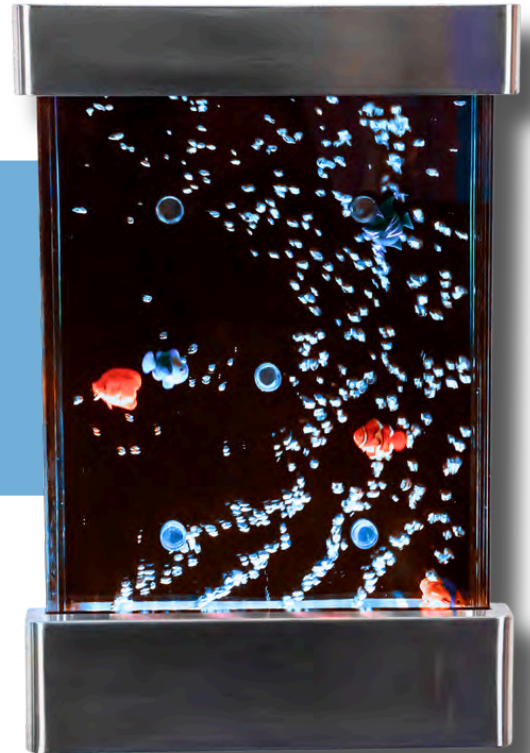

Chrome finish | Includes Fish | Remote control

CALM

VISUAL
STIMULATION

ATTENTION

Wall Hanging Glow Bead Cascade

A colour changing wall with luminous beads that gently float down the wall to create a magical relaxing experience. Colour-changing LED lights enhance the sensory experience by providing adjustable illumination to suit different moods and sensory needs. Remote Included.

SKU: **WHBWB** Size: 50x11x93cm

WATER FEATURES

free standing water features

Floor Standing Bubble Wall

SKU: BW120-R1B

This Free Standing Bubble wall is designed with additional needs children and sensory stimulation in mind, this Sensory Bubble Wall is also sleek enough for the adult office or workplace.