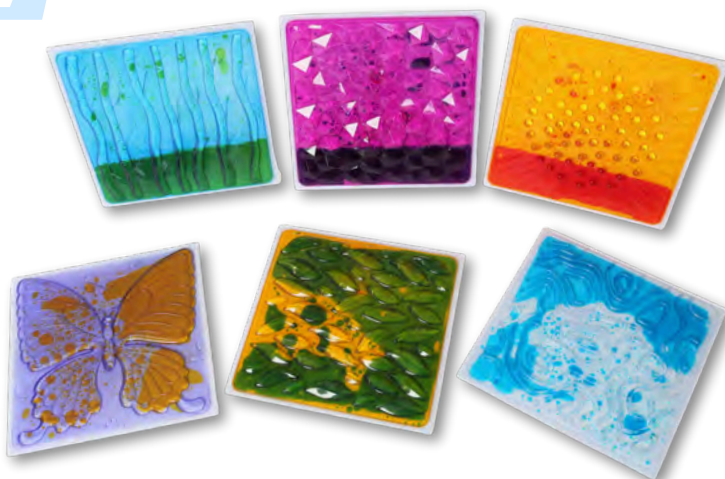

Animal Themed Liquid Floor Tiles Set of 4

Size: 30x30cm each

SKU: SALT4

These liquid floor tiles feature farmyard, sealife, jungle, and dinosaur designs, offering both visual and tactile exploration.

NEW

GROSS MOTOR

CURIOSITY

VISUAL STIMULATION

Soft Textured Tiles Set of 4

Size: Each tile is 30x30cm

SKU: STT4

A set of four soft textured tiles featuring a variety of tactile surfaces to encourage sensory exploration through touch. Suitable for floor or tabletop sensory activities.

NEW

Soft Textured Tiles Set of 6

Size: 30x30cm each

SKU: STT6

These soft textured tiles feature a variety of tactile surfaces designed to encourage sensory exploration through touch. Suitable for floor or tabletop use, they provide a comfortable and engaging sensory experience.