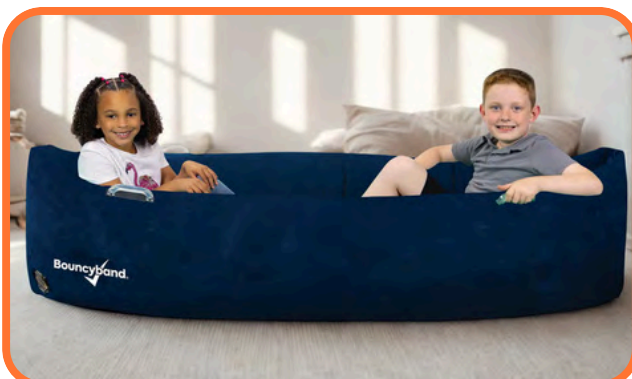

Extra Large Comfy Peapod

SKU: PD80BU

Size: 203x76x43cm
Fits 2-3 children
Electric Pump Included