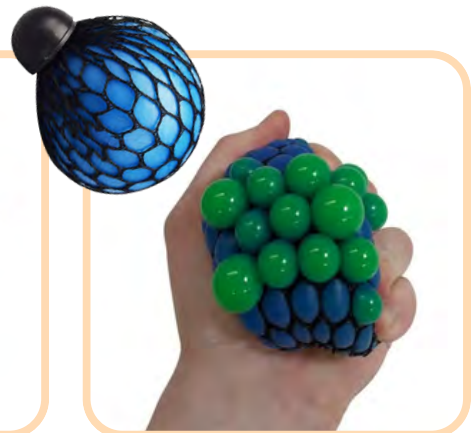

sensory balls

Squeeze Stress Ball

SKU: SSBALL
Size: 6.5cm

Textured Sensory Stress Ball

SKU: STXSB
Size: 6.5cm

Squishy Stress Mesh Ball

SKU: SSMB1
Size: 6.5cm

*Colours Assorted - Selected at random.