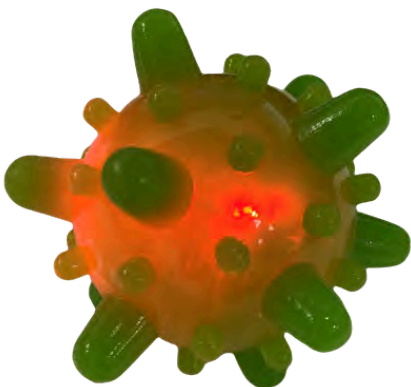

LED Meteor Ball

SKU: SFMB | Size: 6.5cm
Battery operated - included.