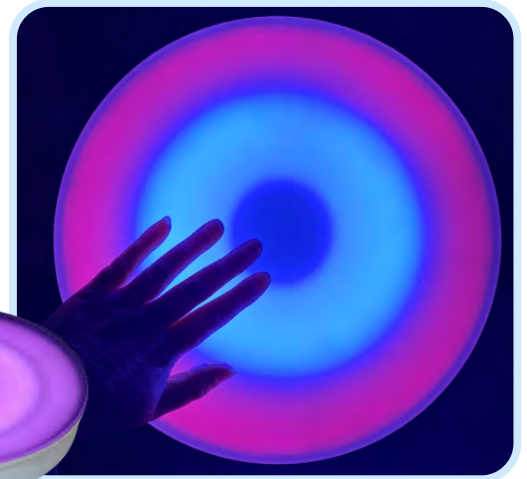

Rechargeable Interactive Round Wall and Floor Tile

A touch-sensitive LED tile that lights up in changing colours when pressed, encouraging movement and sensory interaction.

Size: 50cm diameter

SKU: SIRFT50

Size: 30cm diameter

SKU: SIRFT30