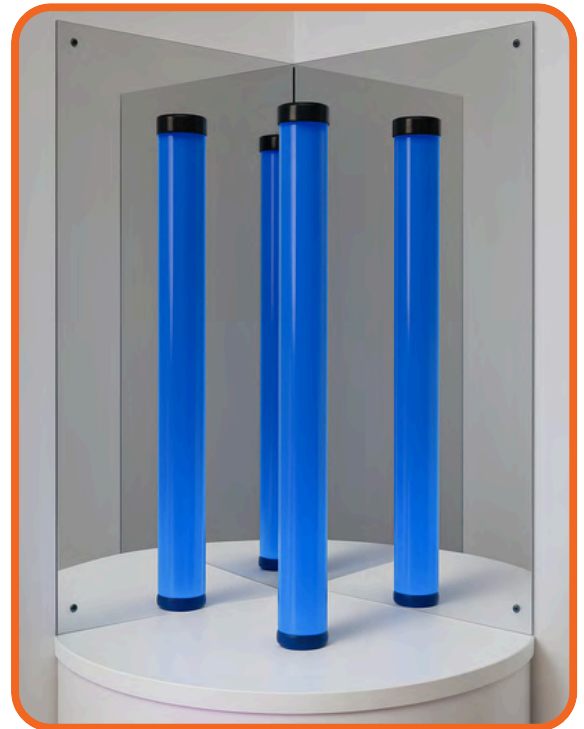

Playlearn
• SENSORY •

Set of 2 Large Mirrors

Size: 120cm x 60cm x 5mm

SKU: XLMIR2

The shatterproof acrylic construction ensures safety in all environments while providing excellent clarity and long-lasting performance. Ideal for sensory rooms, classrooms, and relaxation spaces. When used alongside our bubble tubes it supports visual tracking, calmness, and engagement. With their sleek, reflective design, these mirrors not only enhance sensory experiences but also add depth and brightness to any interior, creating a soothing and immersive atmosphere.

SKU: PL95MIR2

Our set of 2 Extra sturdy large mirrors are perfect for any Sensory room, Classroom or Nursery. These elegant yet simple mirrors are designed to be mounted behind any water feature to enhance the visual excitement the water feature has to offer.

NEW

Arched Led Mirror

Size: 135x70cm

SKU: ARLEDMIR

Designed to sit beautifully behind padded surrounds, this arched mirror features built-in LED lighting that creates a soft, welcoming glow. It's perfect for sensory spaces, adding warmth and depth while creating a gentle focal point — but it looks just as lovely wherever you choose to place it. With a simple, no-fuss design and no remote controls to worry about, it's easy to use and made for everyday environments.