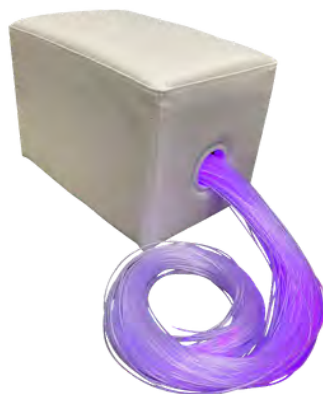

Fibre Optics Padded Seat

Fibre Optics not included

This comfortable high quality seat is specially designed for our 45W fibre optic kits.

Size: 35x50x35cm

SKU: SFOTSS

Playlearn's premium Fibre optics redefine sensory exploration, transforming spaces into captivating wonderlands. Our tactile Fibre Optic tails encourage touch and engagement, contributing to child development. With carefully crafted illumination and colour, the immersive experience is enhanced.