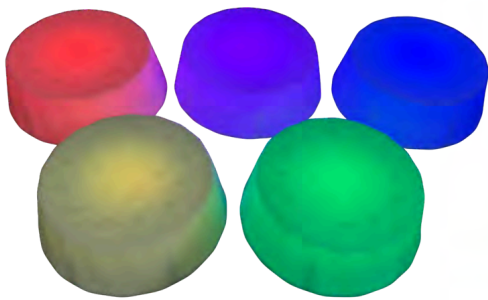

NEW

LED Balance Pods - 5 pack

Size: 21x7cm diameter

SKU: BALPOD5

A set of five round LED balance pods with textured tops that provide tactile feedback and visual stimulation as children step, stand, or move between them. Ideal for developing balance, coordination, and core strength.