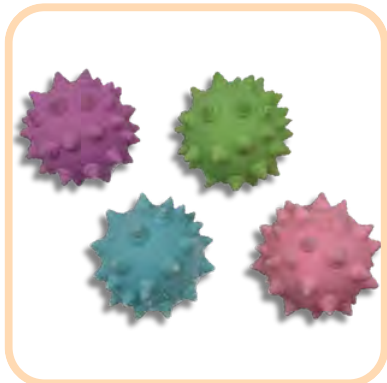

Sensory Alien Stress Balls

SKU: ASS4 | 4 in pack

Size: 6cm diameter