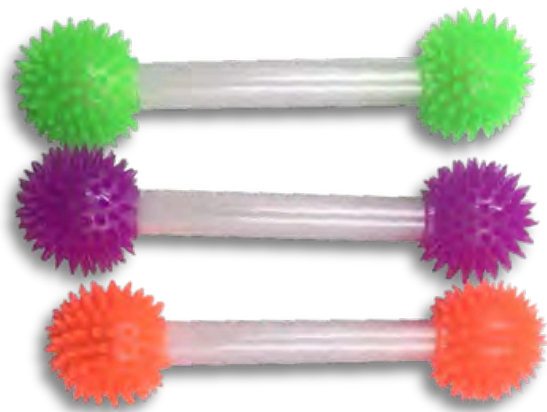

UV Putty - 6 pack

6 in a pack | SKU: UVTP
Size: 10x5x6cm

UV Sensory Soft Blocks and Bean Bags (20 piece)

20 pieces in pack | SKU: UVBB20
Sizes: Bean bags- 12x12cm, Blocks - 7x7x7cm

Playlearn
• SENSORY •

UV Double Spikey Baton