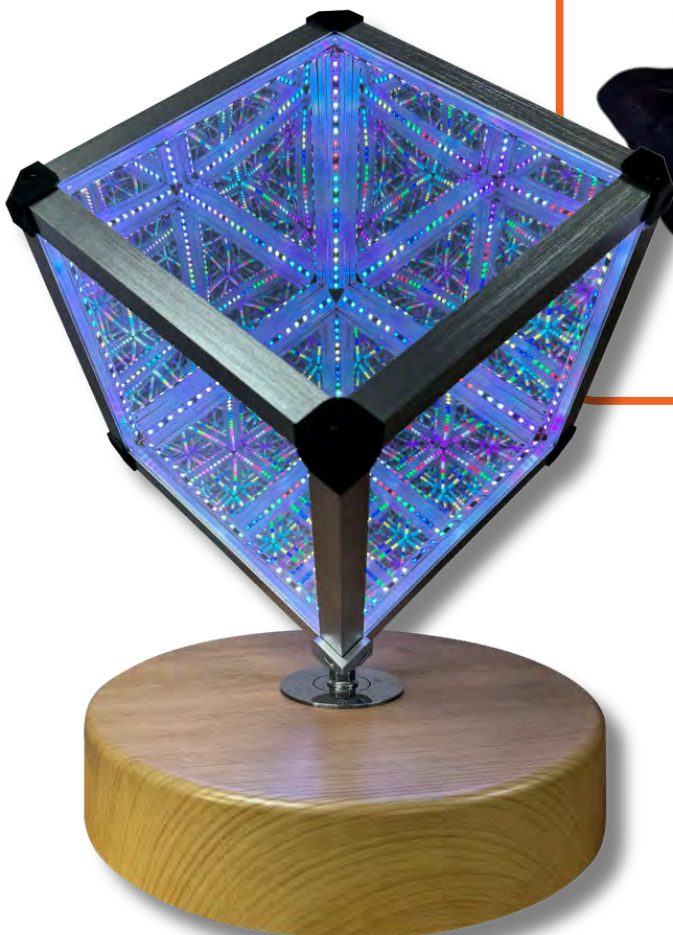

SELF AWARENESS

VISUAL STIMULATION

ATTENTION

Experience brilliance with our Mirror Finish LED Infinity Cube. With a sound control function and a feature packed remote control, this fully spinnable 360 degree cube offers a magical array of colours and wonder.