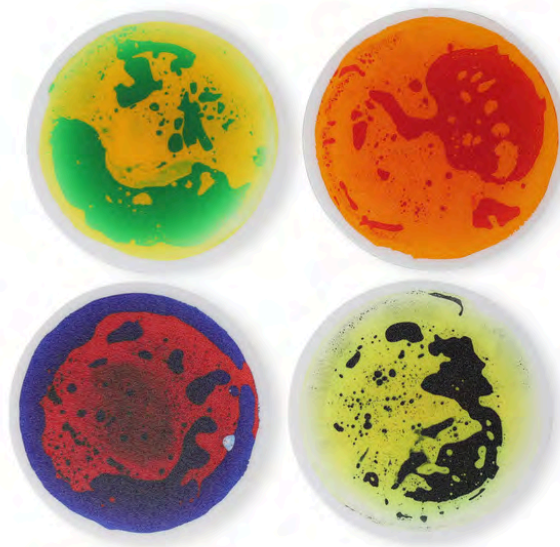

Equilateral Triangle Liquid Tiles Set of 6

Size: 33x33cm each

SKU: SFTET6

Round Liquid Floor Tiles Set of 4

Size: 30x30cm

SKU: SRFT4

Vibrant, moving colours create a captivating and interactive sensory experience, perfect for visual exploration and play.

Round Liquid Floor Tiles Set of 4

Size: 50x50cm diameter

SKU: SLFTR4

A set of colourful, liquid-filled tiles that captivate the eye and invite tactile exploration, making them perfect for sensory play and engagement.

Playlearn

• SENSORY •