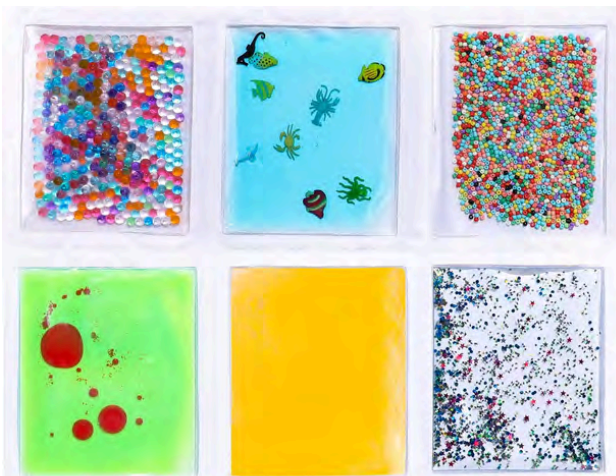

6 Sensory Hand Feel Plates

SKU: SHFP

Size: 17x17x0.3cm each

Each Square is double sided with one side a picture of an animal and on the flip side the texture of the animal. These animal textures plates encourages children to touch, feel and discuss different soft textures and colours.

Sensory Sponge Set

SKU: TSS15

16 items in pack

A pack of 14 sponges in a drawstring bag. Includes a large variety of materials colours and textures. Great for tactile exploration and stimulation

Lap and Floor Tactile Pad