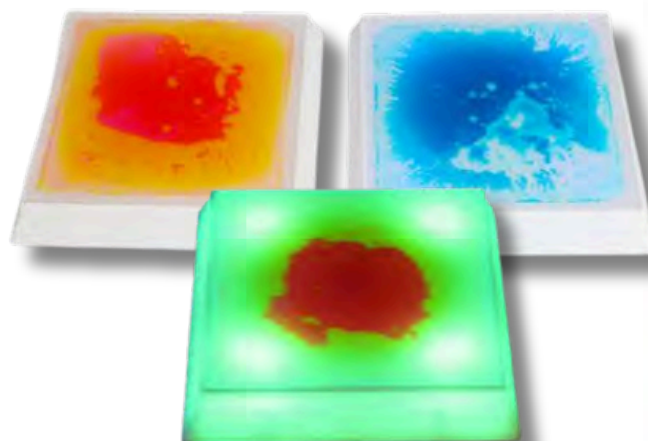

A set of two LED balance boards with textured tops, designed to support balancing skills while providing sensory engagement. Durable and easy to clean, they add fun, colour, and tactile exploration to sensory rooms, classrooms, or home spaces.

NEW

NEW

LED Balance Pods - 5 pack

Size: 21x7cm diameter

SKU: BALPOD5

A set of five round LED balance pods with textured tops that provide tactile feedback and visual stimulation as children step, stand, or move between them. Ideal for developing balance, coordination, and core strength.

LED Light Up Interactive Floor Pods

NEW

VESTIBULAR SENSE

Size: 30x30x5cm each

SKU: SFT30S

A set of three square LED liquid floor pods that combine dynamic visual effects with tactile play, encouraging children to explore movement, balance and sensory feedback as the liquid shifts beneath their feet. Bright, engaging, and easy to clean, these floor pods add a fun, interactive element to sensory rooms classrooms and bedrooms.