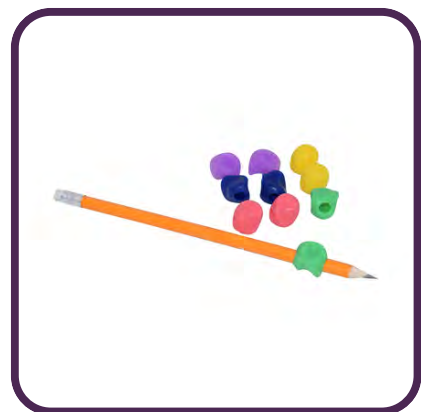

SKU: WGC5

10 Pack Stubbi Writing Grip

SKU: WGS10