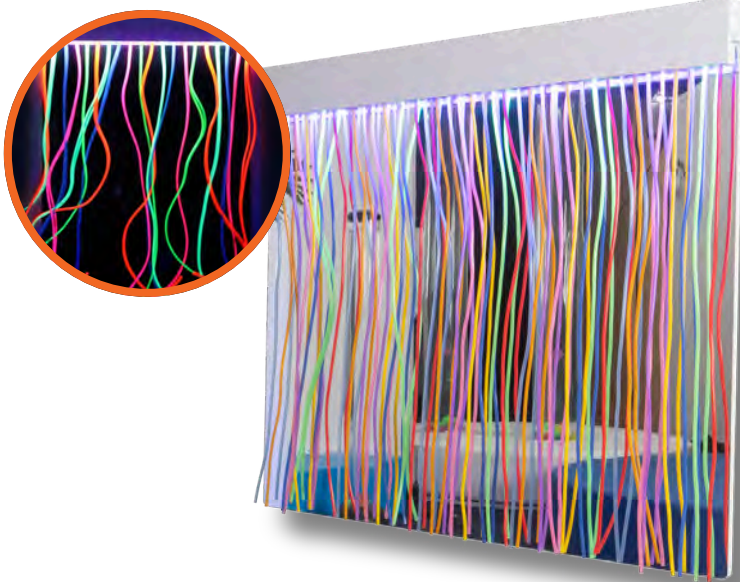

NEW

Interactive Sound & Light Panel

SKU: ISLP2

Size: 60x115cm

A versatile interactive panel combining vibrant lights with a wide range of engaging sounds. Pressing the illuminated buttons triggers music, human voices, animal calls, nature sounds, and everyday life scenes, supporting sensory exploration and auditory development. Colour-matching and sequence games promote visual tracking, turn-taking, and problem-solving, making this panel perfect for both active play and focused sensory engagement.

Touch Interactive Honeycomb Panel

SKU: TIHON
Size: 60x60cm

Discover a unique sensory experience with our Honeycomb Touch Interactive Panel. Glide your hand over the comb-shaped patterns to reveal a captivating display of moving lights and vibrant colours. This interactive panel engages the senses while adding an artistic, dynamic feature to any space, transforming walls into a visually stimulating focal point.

UV Mirror with Strands

Size: 100x91cm
SKU: SUVMS-R1

This high-quality mirror with glowing UV strands brings colour, light, and sensory fun to any room.

3D Hologram Light

Step into a world of wonder with our unique 3D Hologram. Experience enchanting floating shapes, animals and creatures loaded with 3D videos and impressive sounds. Connect via Bluetooth to upload your own videos and sounds. Encased in a plastic casing to ensure safety.