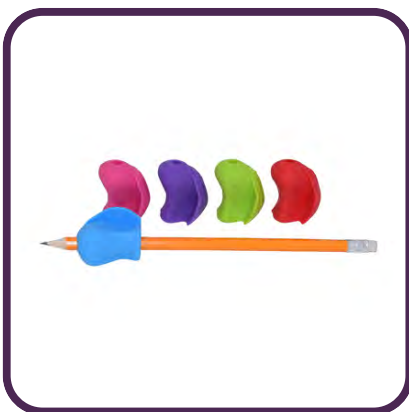

5 Pack Cross Guard Writing Grip