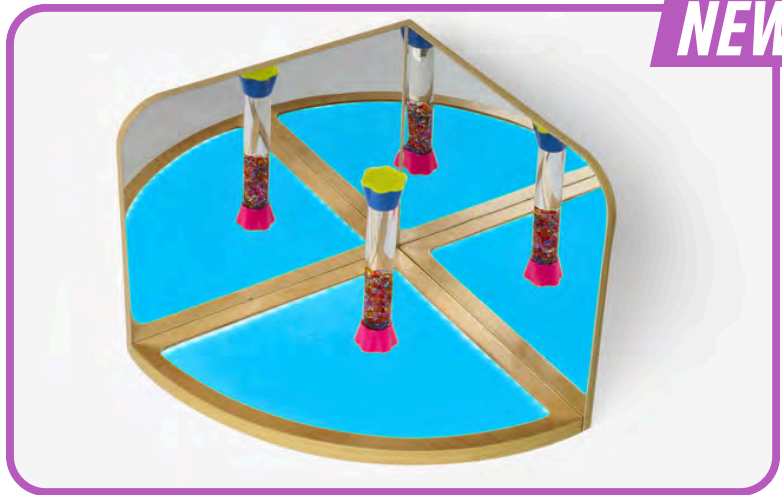

Spikey Light Up Baton

Size: 23.5cm

SKU: SFBB

Battery operated - included.

Playlearn
• SENSORY •

NEW

Large Light Up Tambourine

Size: 22x13.5x4 cm

SKU: STAM

Battery operated - included.

3 Way Light Up Base Exploration Mirror

Size: 34x34x30cm

SKU: 3WEML

This light-up three-way mirror is ideal for exploring small objects from multiple angles. The bottom panel has a removable mirror, so that it can either be used as a two-way or three-way mirror with lights.