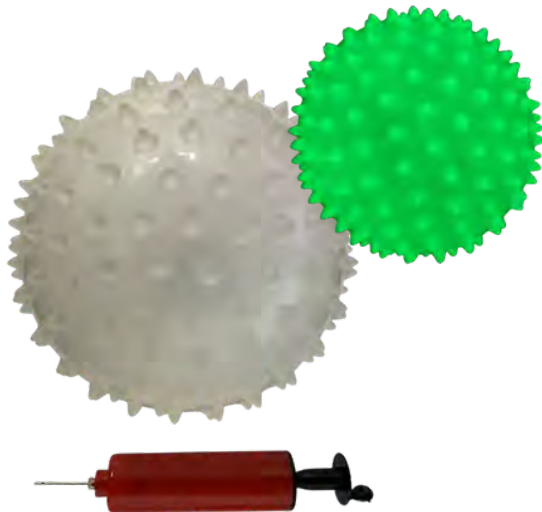

SKU: SSPBUV | Size: 10cm diameter

CALM

ATTENTION

SOOTHE

Sensory Glow in Dark Spikey Ball

SKU: GIDSB | Size: 19cm diameter

Puffer Stress Ball 4 pk - UV reactive

SKU: SPSB4 | Size: 8cm diameter

Glow in Dark Flexi Ball

SKU: SGDFLB
Size: 9cm diameter

Made from lightweight, durable material, this flexi ball is ideal for use in dark rooms with UV lighting. It encourages visual tracking and motor skill development.