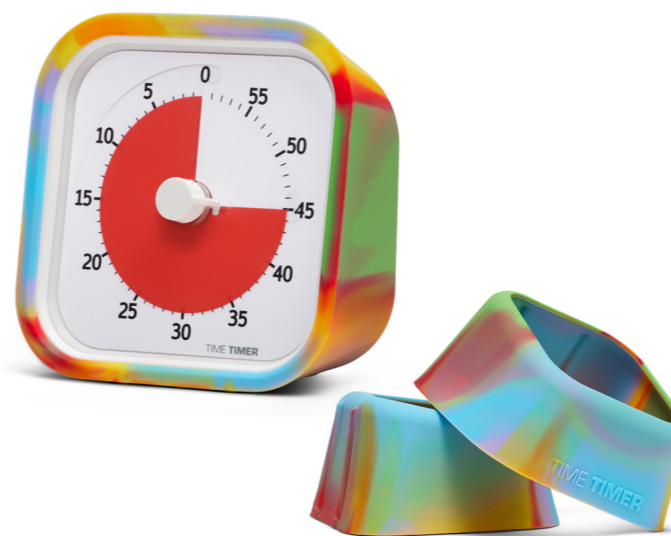

### Time Timer® MOD Education Edition - 30 Minutes

The Time Timer® MOD 30 Minutes – Education Edition is a compact visual timer designed for shorter activities, helping students and professionals improve focus, self-regulation, and time awareness — without the need for digital devices.

### Time Timer® MOD Education Edition - 60 Minutes

The Time Timer® MOD 60-Minutes visual timer is a streamlined, personal timer for teachers and students, featuring a durable silicone case and access to the Time Timer® app for on-the-go time management.