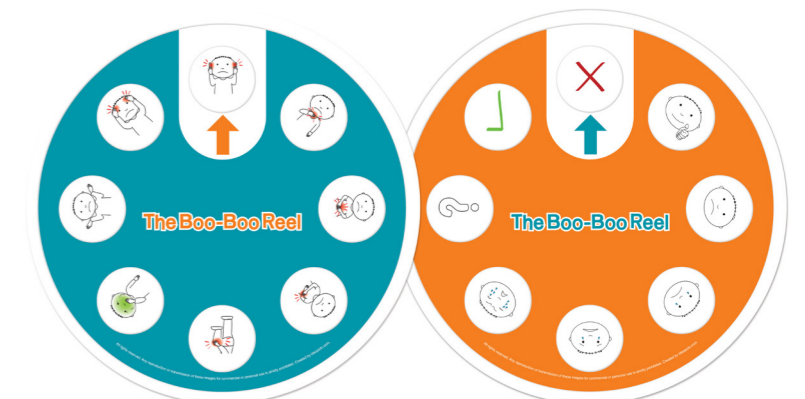

8 Common injuries

- Head
- Throat
- Tummy
- Arm
- Leg
- Sick
- Ears
- I don't know