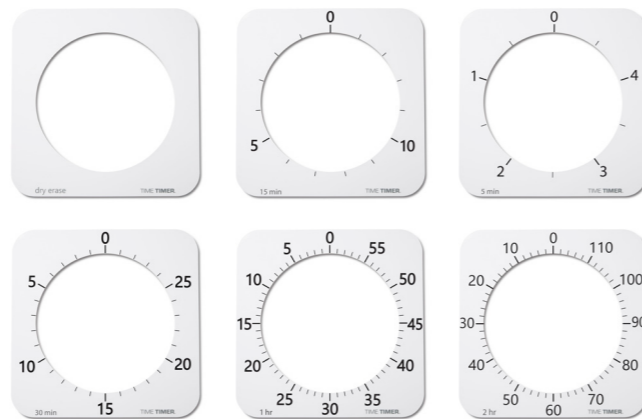

Includes access to the **Time Timer® App**

Time Timer® MAX

The Time Timer® MAX is the largest visual timer available, offering customizable durations—ideal for classrooms, group activities, or any large space where clear time tracking is key.

Time Timer® MAX comes with:

- 1 Multi-duration visual timer,
- 3 Double-sided timer faces (5/15 minutes, 30/60 minutes, 120 minutes, and Dry Erase Board)
- 3 Coloured time divider set markers
- 1 Mounting bracket

The Time Timer® MAX is a large 43 cm visual countdown timer designed for classrooms, gyms, cafeterias, and training rooms — anywhere clear time management is essential.

With adjustable durations from 5 minutes to 24 hours and three double-sided timer faces (5/15, 30/60, 120 minutes, and Dry Erase), it adapts to any routine or activity.

Use the included coloured markers to divide time into segments and mount or display it for maximum visibility.

Durable, flexible, and easy to read, the MAX brings clarity and structure to every environment.

Additional Timer Faces and Set Markers for Time Timer® MAX

- 4 hour/8 hour reversible timer face.
- 24 hour/dry erase reversible.
- 3 Coloured time divider set markers