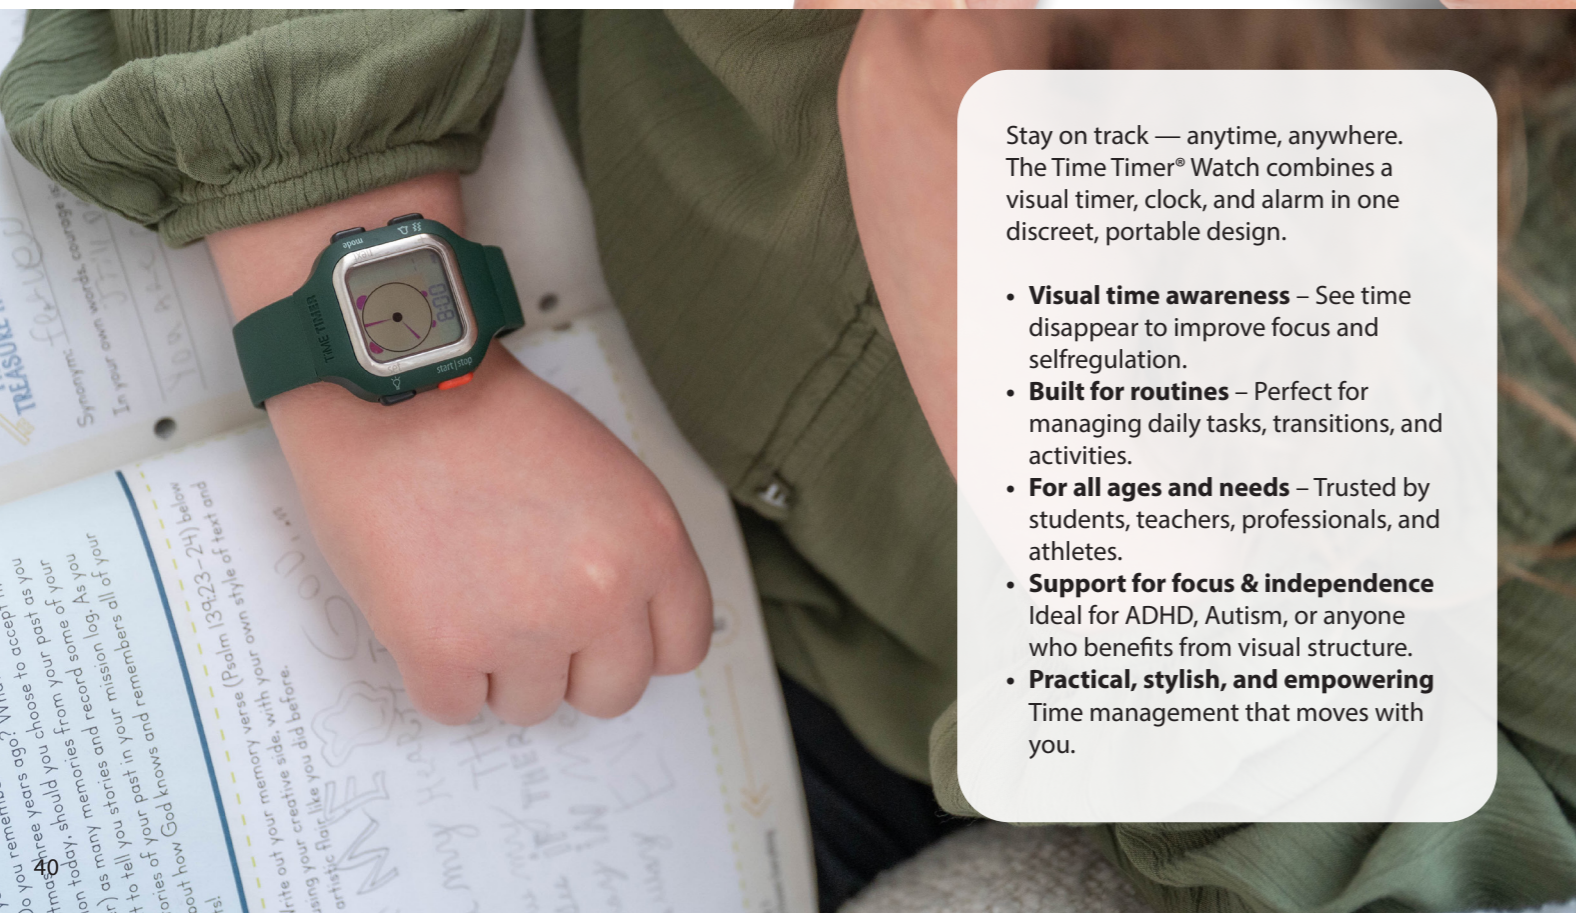

Stay on track — anytime, anywhere. The Time Timer® Watch combines a visual timer, clock, and alarm in one discreet, portable design.

- **Visual time awareness** – See time disappear to improve focus and selfregulation.
- **Built for routines** – Perfect for managing daily tasks, transitions, and activities.
- **For all ages and needs** – Trusted by students, teachers, professionals, and athletes.
- **Support for focus & independence** – Ideal for ADHD, Autism, or anyone who benefits from visual structure.
- **Practical, stylish, and empowering** – Time management that moves with you.