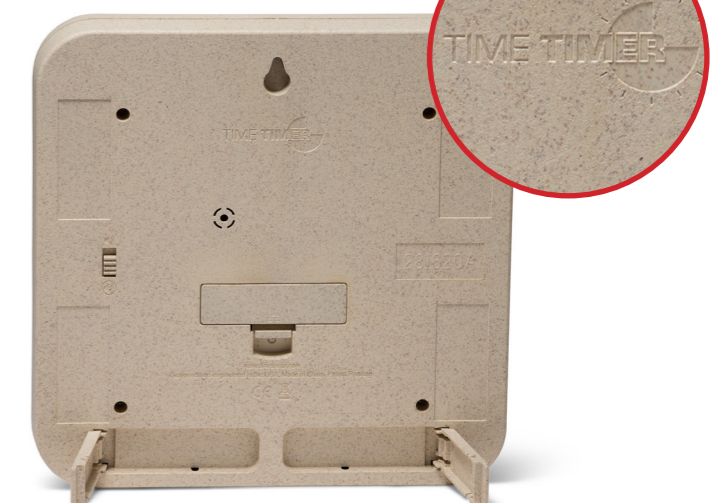

Inspired by nature

Available in two soothing colours - Green Land and Blue Water - for mindful time management.

Requires: AA/1.5V Battery, not included.

Textured Bio-waste blended plastic