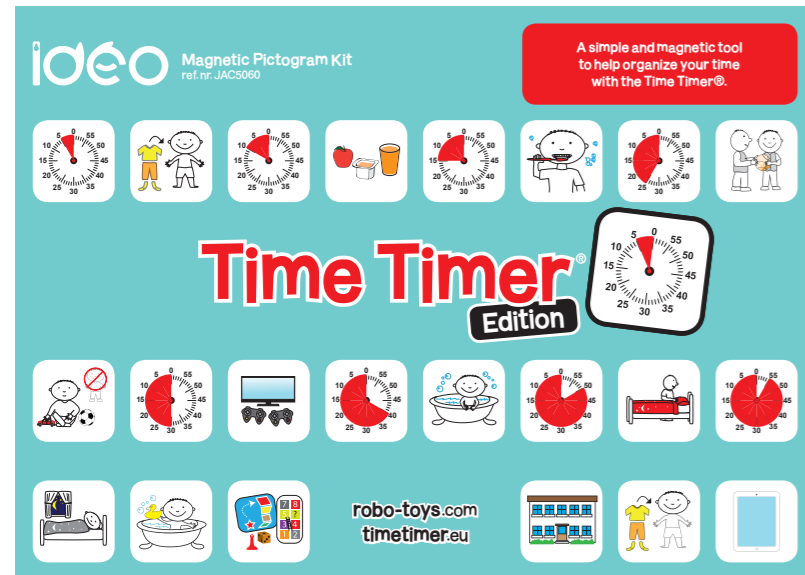

## WhisperPhone® Expansion Kit

Add more fun and reach to your WhisperPhone® Duet! This kit extends the length of your Duet up to nearly 6 metres, creating even more engaging paired reading experiences.

## Time Timer® Magnetic Pictogram Kit

Ref.nr. JAC5060 – Time Timer® Magnetic Pictogram Kit  
Each pictogram is 4,0 x 4,0 cm

Support daily routines and build independence with 35 magnetic pictograms, a door hanger, and a dry-erase marker. Designed to work with a Time Timer®, it helps children understand time for tasks like dressing, hygiene, play, and schoolwork.