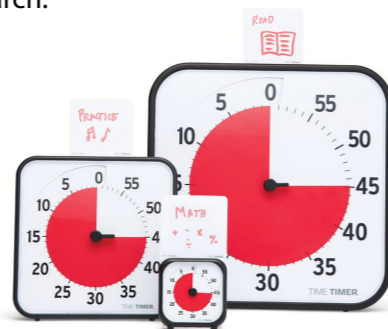

The Time Timer® DIFFERENCE

More than 30 years ago, Jan Rogers youngest child struggled to make transitions from one daily routine to another. Motivated to solve this universal problem, Jan created the original visual timer, the Time Timer®.

Time Timer® has been featured in many research studies across various fields. Its effectiveness in improving time management and focus has been demonstrated in education, healthcare and workplace productivity research.

This tool aids individuals in visualizing time, enhancing efficiency and reducing stress in diverse settings.